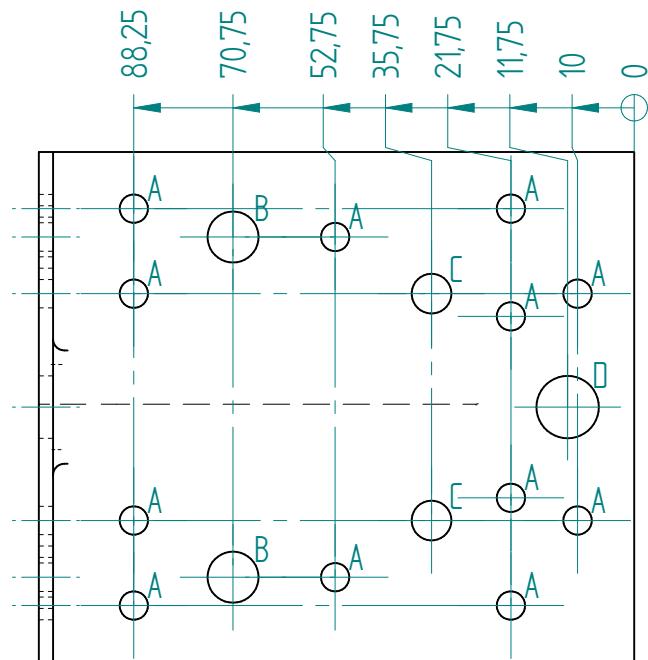

3.2

| Hole | Size | Count |
|------|-------|-------|
| A | 5 mm | 22 |
| C | 7 mm | 4 |
| B | 9 mm | 2 |
| D | 11 mm | 4 |

Product name: Angle bracket 105x105x90x2,5 reinforced
Material: A2 AISI304