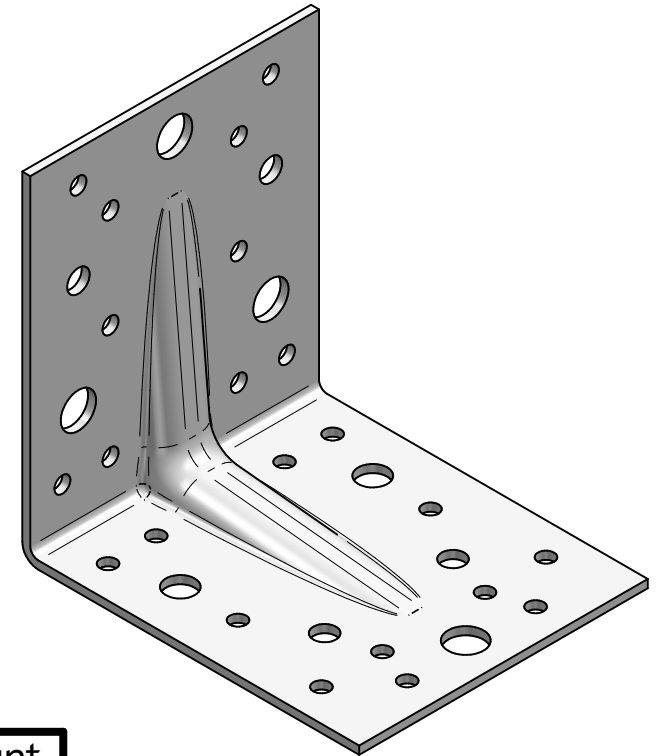

3.2

| Hole | Size | Count |
|------|-------|-------|
| A | 5 mm | 22 |
| C | 7 mm | 4 |
| B | 9 mm | 2 |
| D | 11 mm | 4 |

Product name: Angle bracket 105x105x90x2,5 reinforced
Material: A2 AISI304