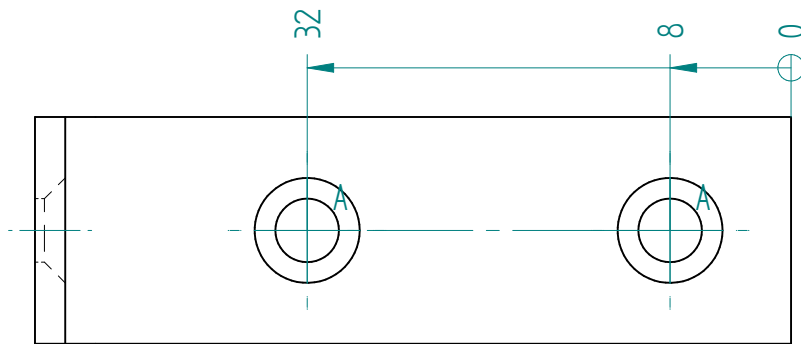

3.2/

Hole	Size	Count
A	4.2	4

**Product name:** Furniture angle bracket 50x50x15x2,0 phased holes  
**Material:** Steel CR4+RAL9003 White