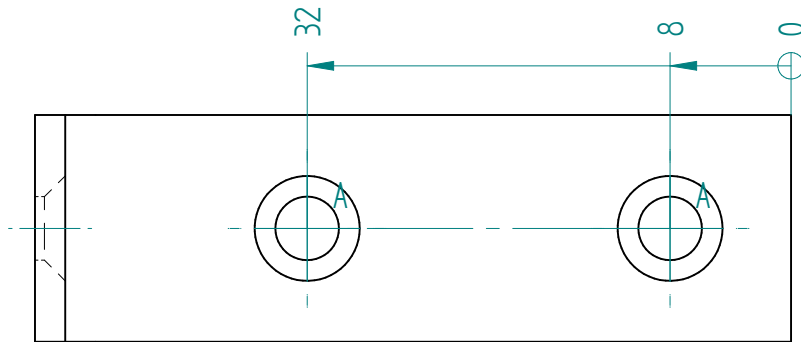

3.2/

Hole	Size	Count
A	4.2	4

Product name: Furniture angle bracket 50x50x15x2,0 phased holes
Material: Steel CR4+RAL9004 Black