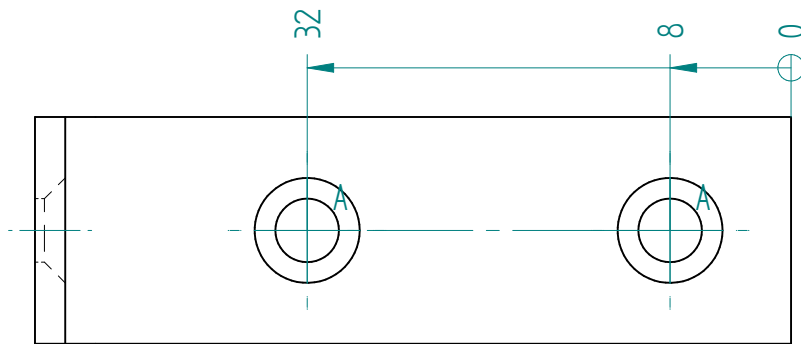

3.2/

Hole	Size	Count
A	4.2	4

Product name: Furniture angle bracket 50x50x15x2,0 phased holes
Material: Steel CR4+RAL8025 Brown