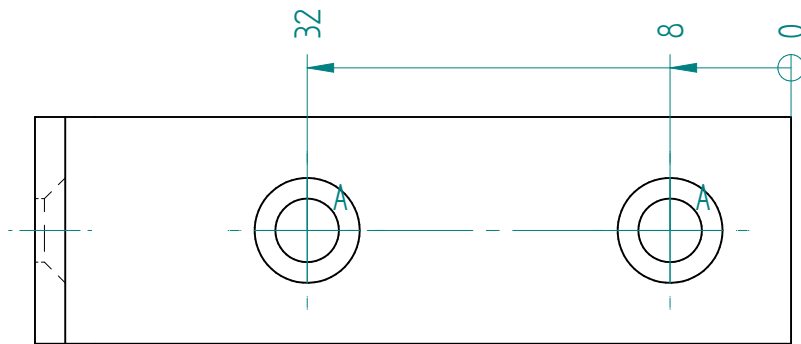

3.2/

Hole	Size	Count
A	4.2	4

Product name: Furniture angle bracket 50x50x15x2,0 phased holes
Material: Steel CR4+RAL7000 Grey