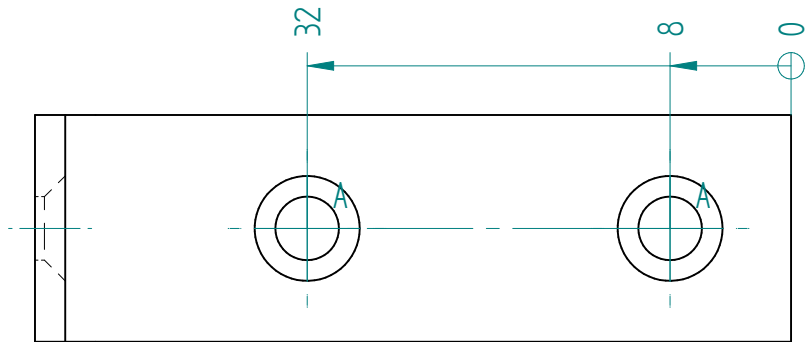

3.2

Hole	Size	Count
A	4.2	4

Product name: Furniture angle bracket 50x50x15x2,0 phased holes
Material: Steel CR4+RAL3011 Red