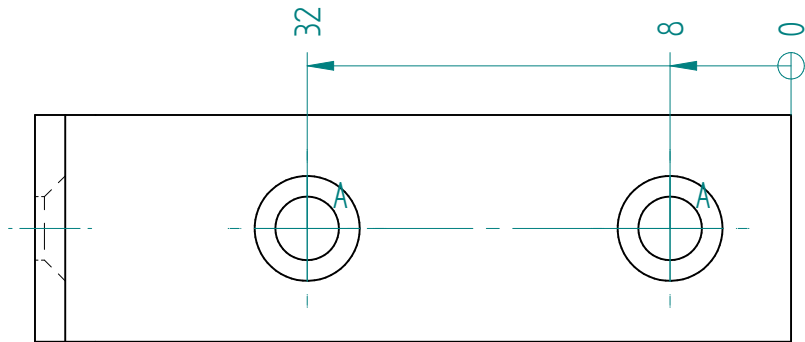

3.2/

Hole	Size	Count
A	4.2	4

Product name: Furniture angle bracket 50x50x15x2,0 phased holes
Material: Steel CR4+RAL6018 Green